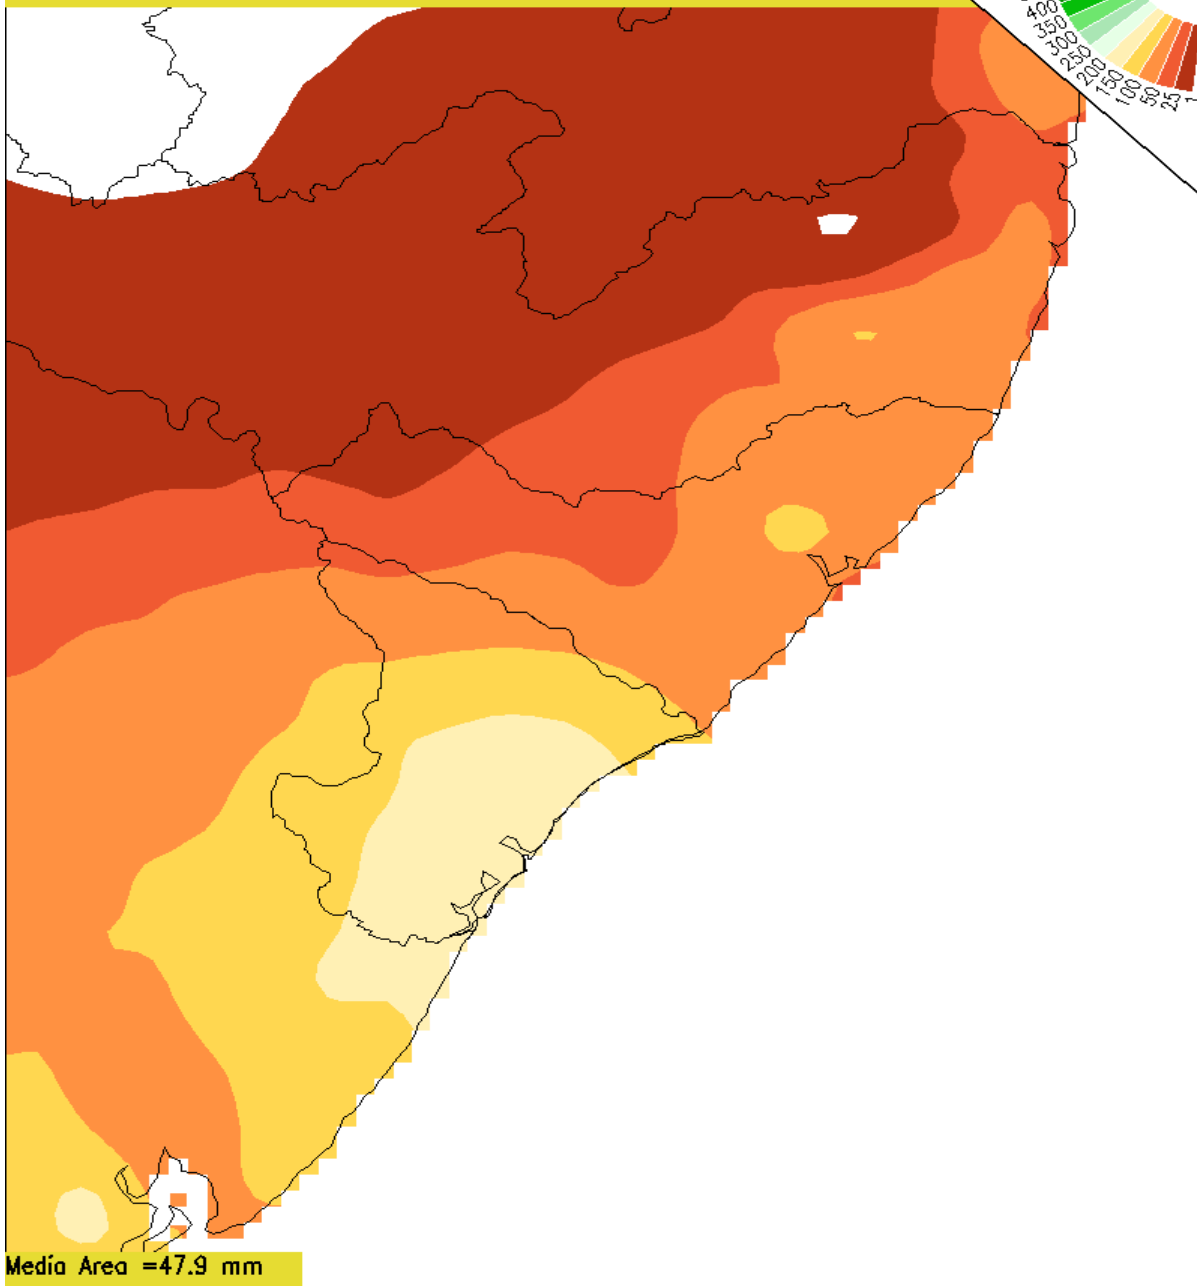

Prec. Acumulada (mm) 1/9/2017 a 17/9/2017

Media Area =47.9 mm